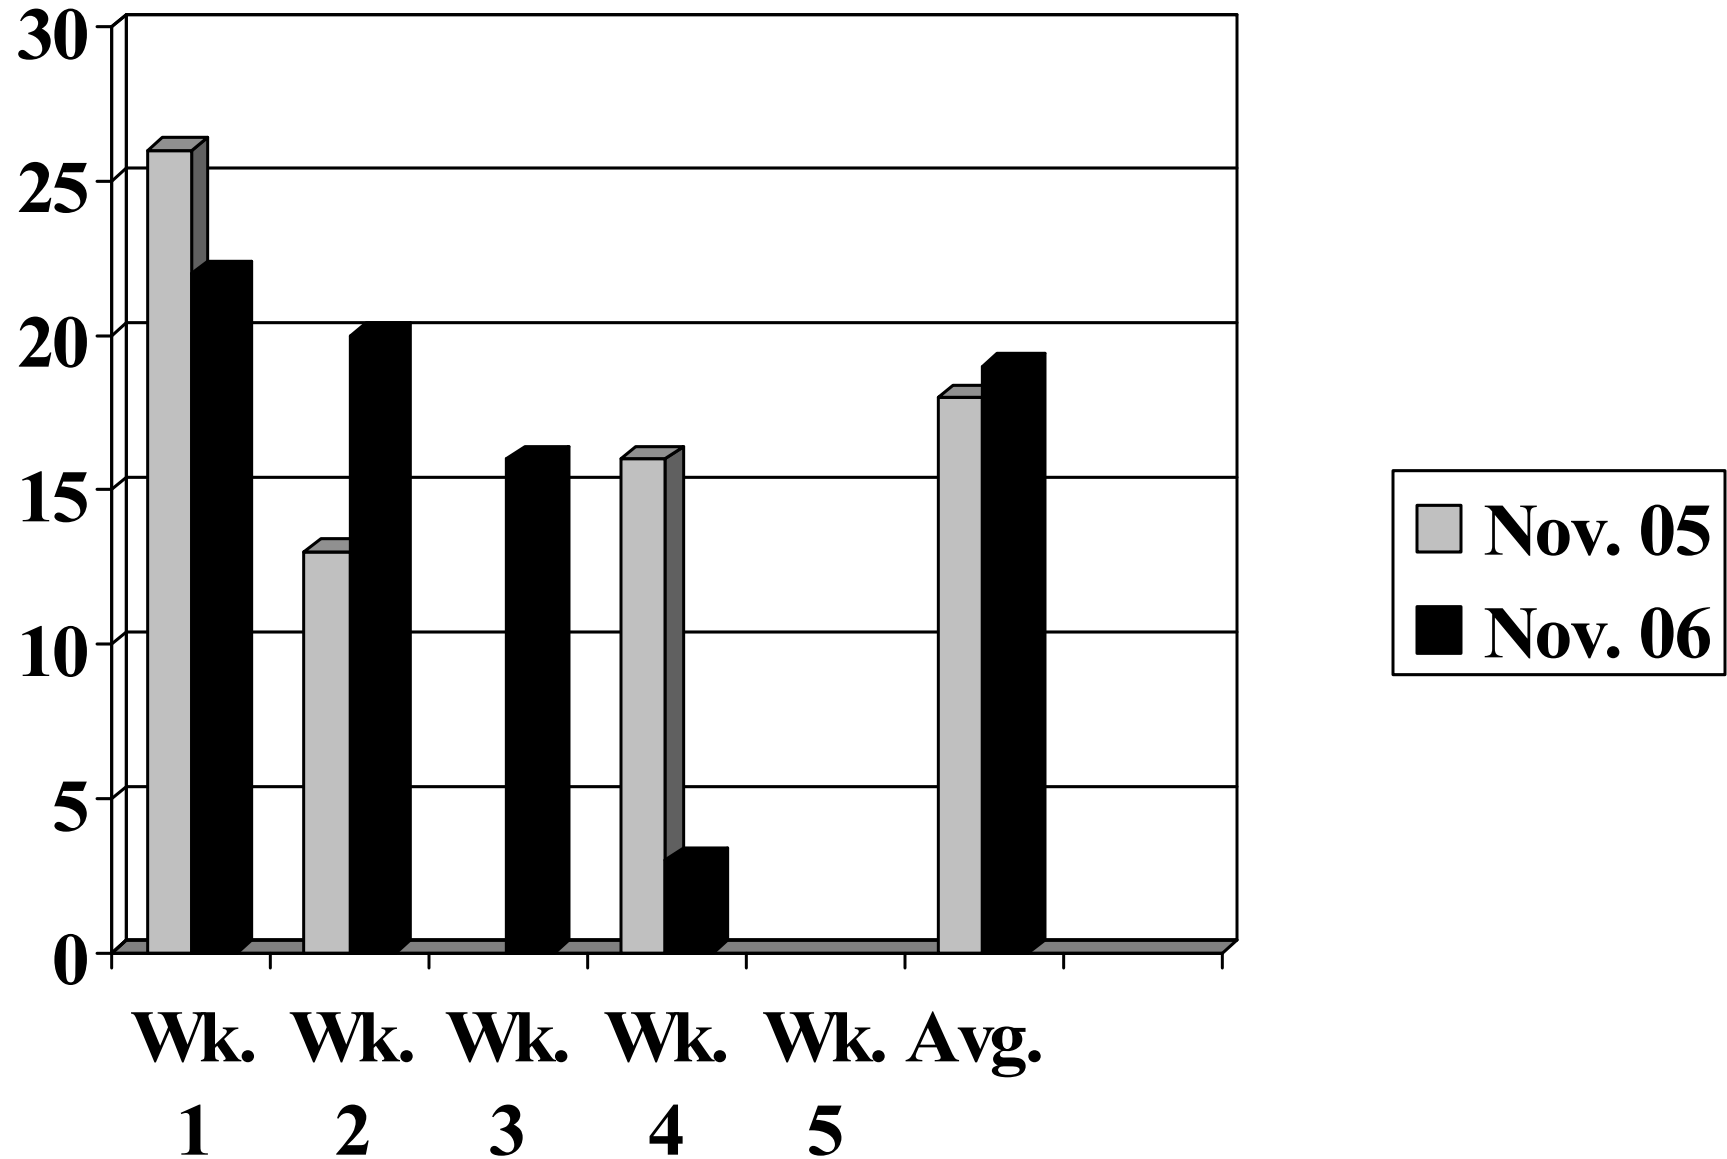

## Sanctuary Attendance Comparison – November 2006

2005: Week 3 was the Thanksgiving Service 11/20 and no data taken, Week 4 was the Sunday of Thanksgiving weekend 11/27.

2006: Week 4 was the Thanksgiving Intergenerational, so Sanctuary numbers include most children

## RE Children and Youth Attendance November 2006

2005: Week 3 was Thanksgiving Intergenerational – no RE classes – no nursery numbers collected – other kids in sanctuary  
2006: Week 4 was Thanksgiving Intergenerational – Nursery numbers only – other children included in sanctuary