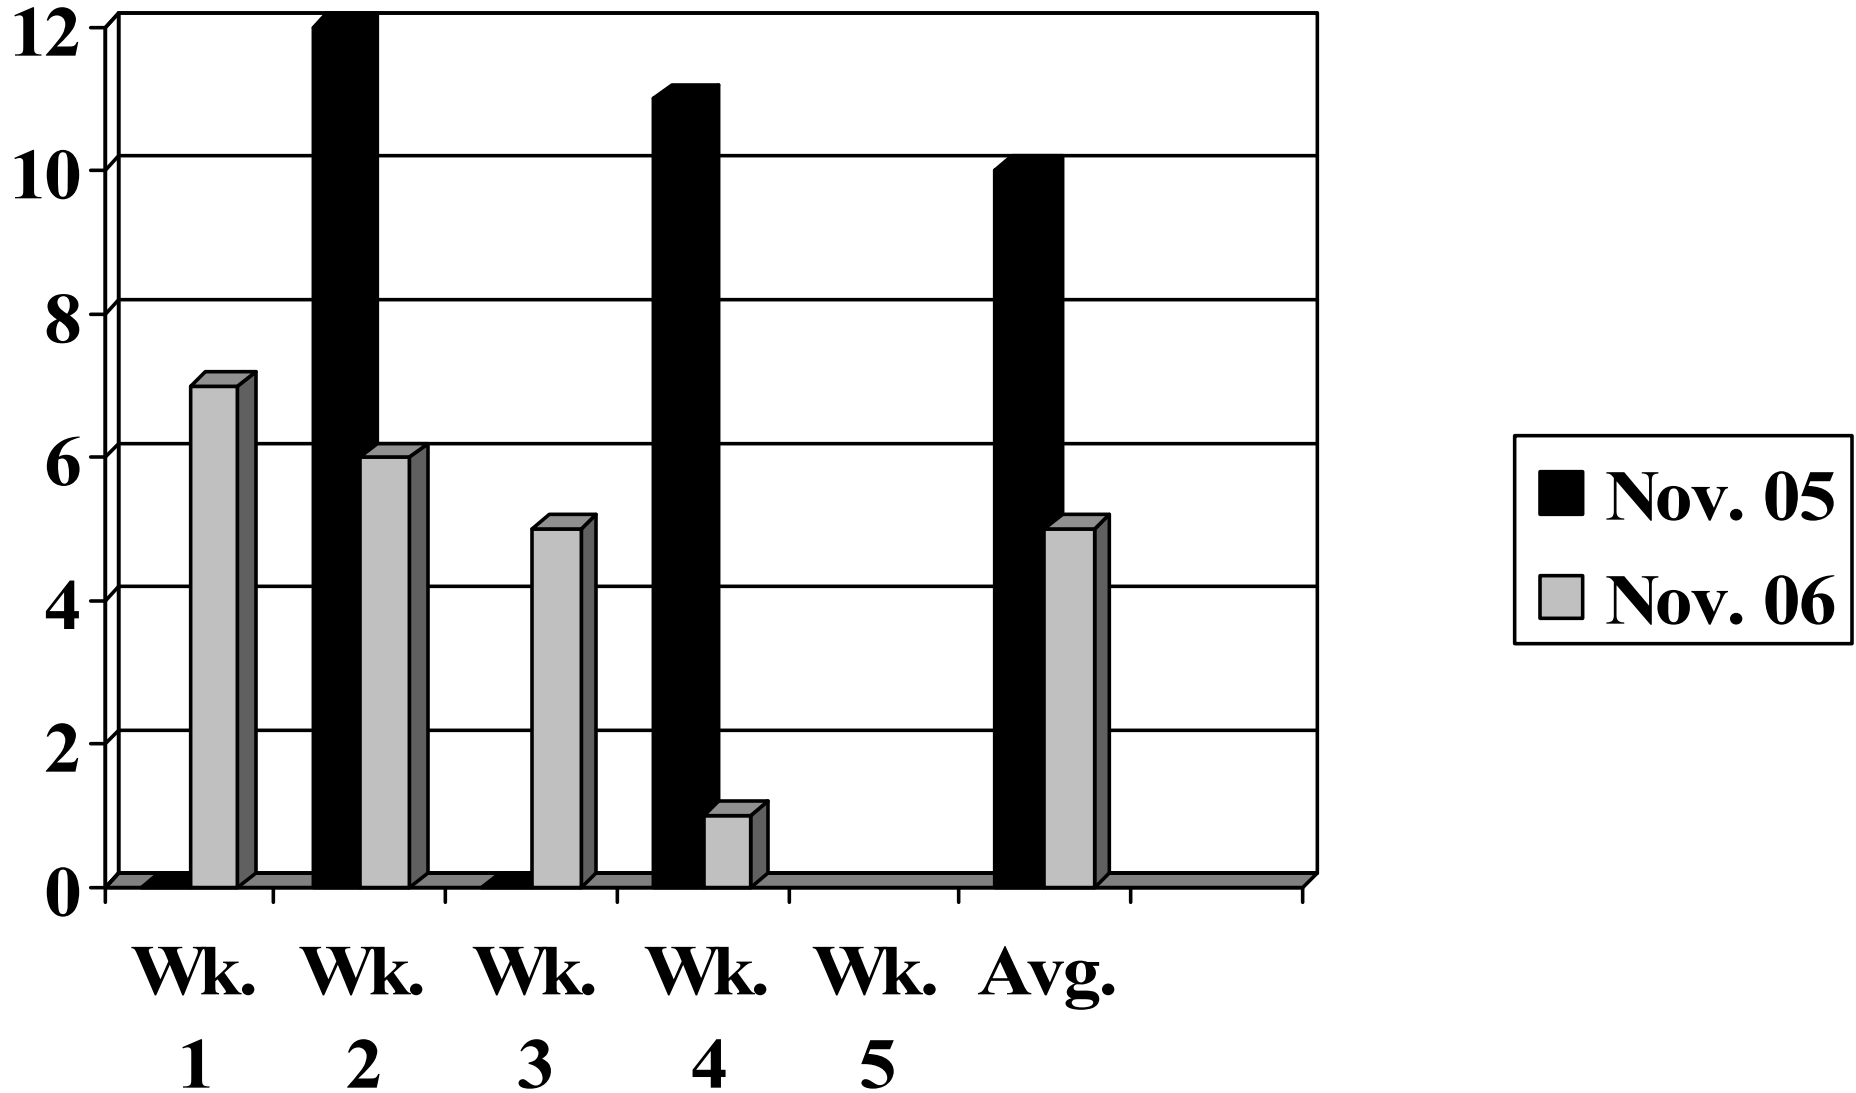

RE Teachers – November 2006

2005: Week 3 was the Thanksgiving Intergenerational – No RE numbers for that day
2006: Week 4 was Thanksgiving Intergenerational – RE includes nursery numbers only