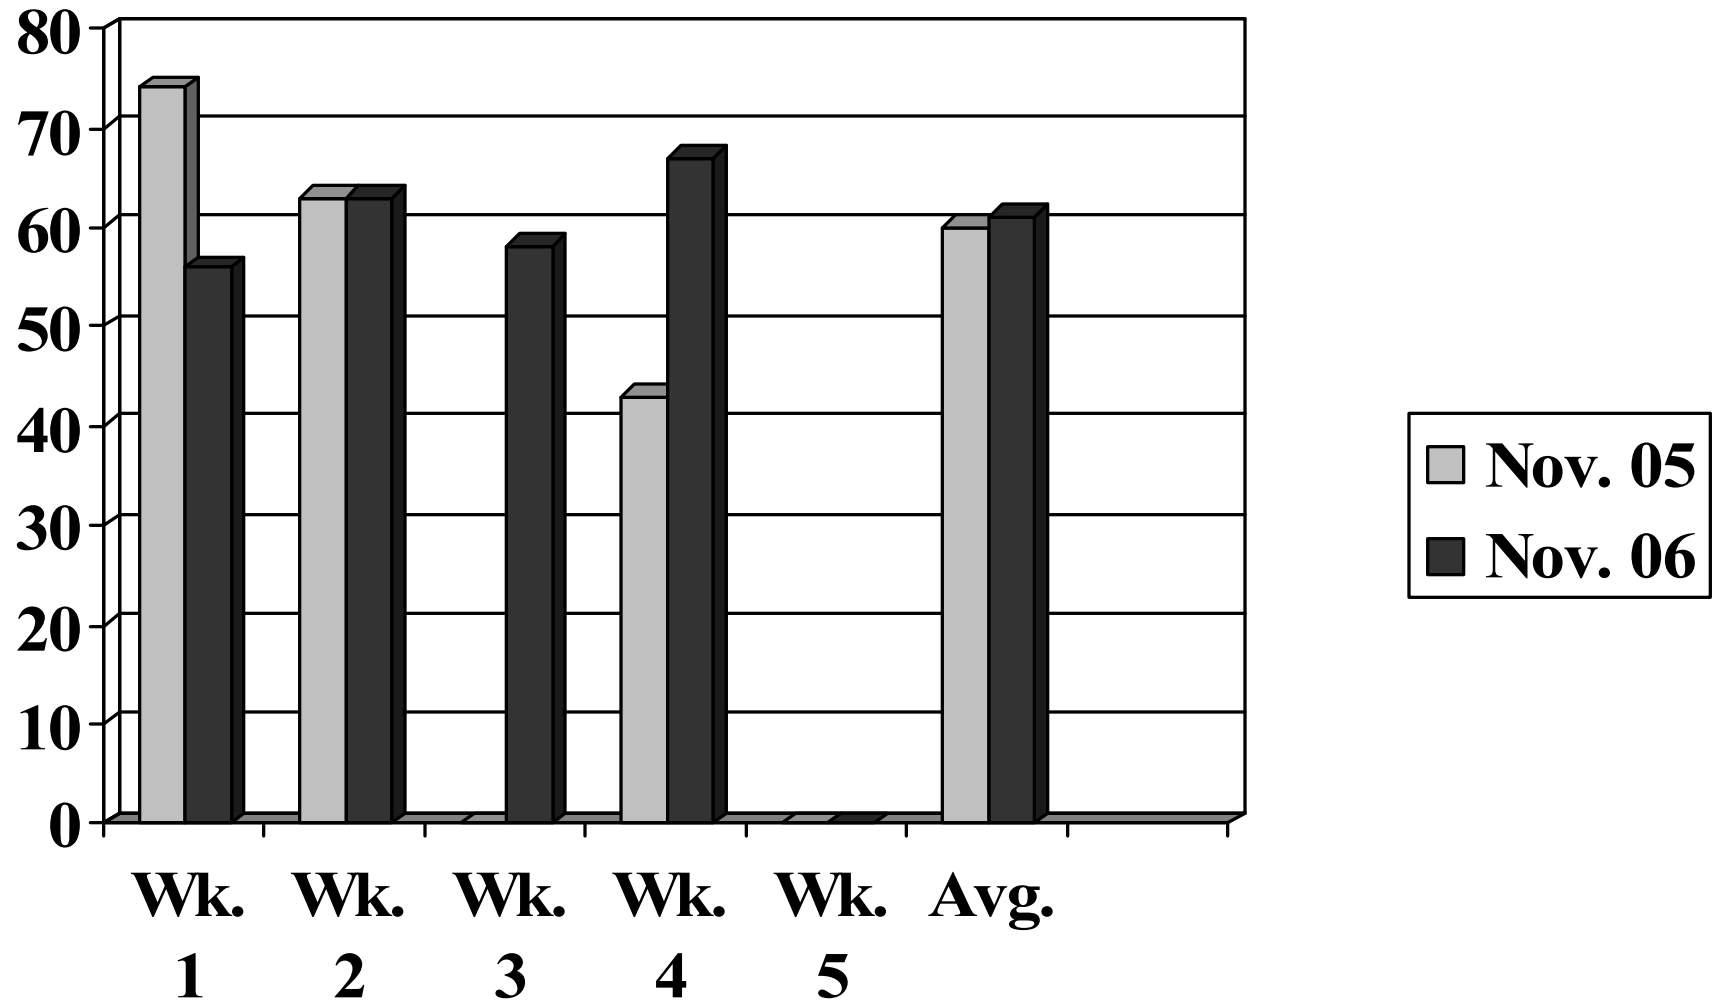

## Sanctuary Attendance Comparison – November 2006

2005: Week 3 was the Thanksgiving Service 11/20 and no data taken, Week 4 was the Sunday of Thanksgiving weekend 11/27.

2006: Week 4 was the Thanksgiving Intergenerational, so Sanctuary numbers include most children

## RE Children and Youth Attendance November 2006

2005: Week 3 was Thanksgiving Intergenerational – no RE classes – no nursery numbers collected – other kids in sanctuary  
2006: Week 4 was Thanksgiving Intergenerational – Nursery numbers only – other children included in sanctuary